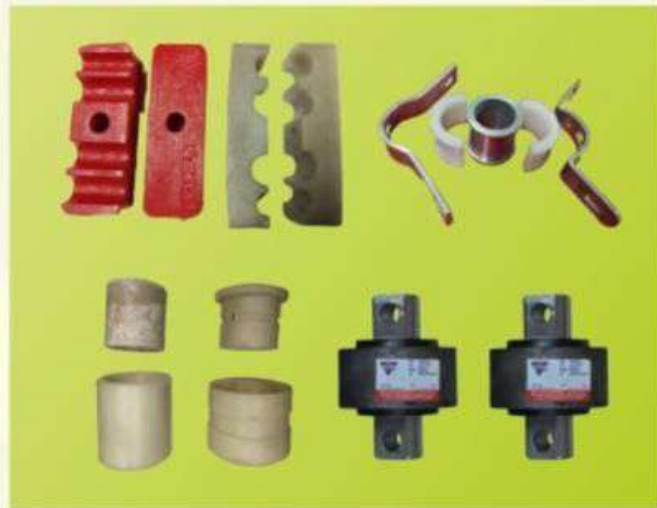

844 766 1820

Address

Hira Mahal Colony, By Pass Road,
Nabha, Punjab - 147201

Solution to All Kinds of Rubber related products.

BHARDWAJ

RUBBER & NYLON PARTS

Manufacturers of:-

Combine Harvester Parts, Spare Parts of Rotavator, Straw Reaper, Seed Drill, 'O' Rubber Rings, Oil Seals
Rubber Mats & Mud Flaps, Solid Rubber Trolley Wheels, Hydraulic Jacks and other related parts,
All types of agricultural implements parts (Rubber, Nylon, Plastic & PVC)

Regd Off: Bye Pass Road, Hira Mahal Colony, Mehs Road, Nabha -147201 (PB)
Mob:- 98140-06070; 92166-27735; 99147-70249, 01765-510835, 220525

S NO.	Straw Reaper Spare Parts	Rate per PC.
1	Straw Reaper Rubber Parts	
1.1	Straw Reaper Rubber Belt	120.00
1.2	Straw Reaper Rubber Pad	35.00
1.3	Straw Reaper Auger Kuppi Rubber / Chuhaa	65.00
1.4	Square Rubber Boot / Gurbazz Stopper Bush	15.00
2	Straw Reaper Jaali	
2.1	Panesar Straw Reaper Jaali	
2.1.1	White	110.00
2.1.2	Off White / Grey	80.00
2.1.3	Black	60.00
2.2	Round Jaali	
2.2.1	White	35.00
2.2.2	Black	25.00
3	Rajindra Model Straw Reaper Square Jaali	45.00
4	Vishwakarma Model Straw Reaper Square Jaali	45.00
5	K.S. Straw Reaper / Combine Jaali	
5.1	White	160.00
5.2	Off White / Grey	115.00
5.3	Black	100.00

6	Straw Reaper Cups	
6.1	6205 Cup / 6204 Cup	
6.1.1	White	15.00
6.1.2	Off White / Grey / Black	10.00
6.2	6207 Cup	
6.2.1	White	35.00
6.2.2	Off White / Grey / Black	25.00
7	Straw Reaper Reel Bush	
7.1	Reel Bush - Malkit Type for Straw Reaper	
7.1.1	White	60.00
7.1.2	Off White / Grey / Black	50.00
7.2	C Class Reel Bush	
7.2.1	White 1st	10.00
7.2.2	Off white / Black / 2nd	6.00
7.3	Bharat Came Bush	
7.3.1	White 1st	5.50
7.3.2	Off white / Black / 2nd	4.50
7.4	Thos Reel Firki / GDR Firki	
7.4.1	White 1st	55.00
7.4.2	Off white / Black / 2nd	50.00